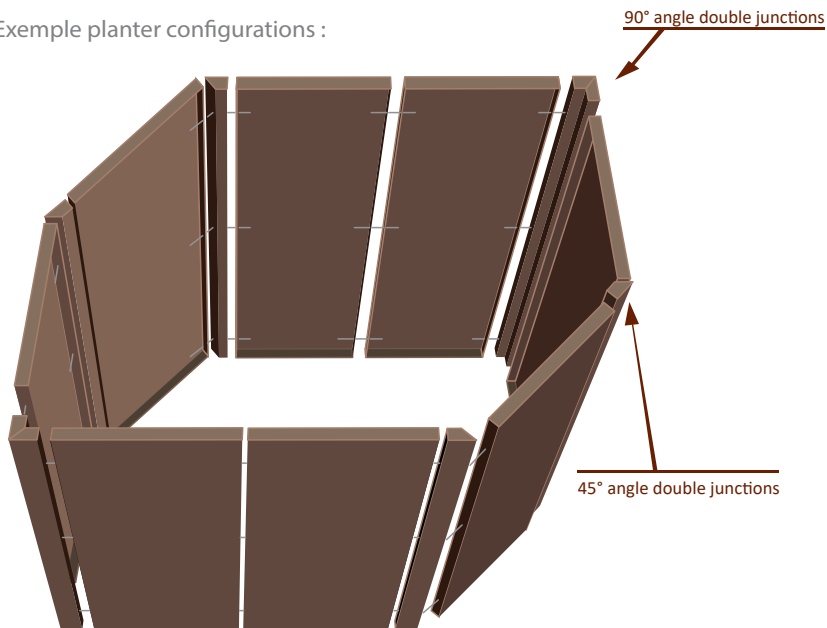

Made from 2mm thick folded galvanized steel, the **STRUCTURAL®** panels are robust and aesthetic. Thanks to the large choice of colors in epoxy paint, the **STRUCTURAL®** range easily integrates and highlights all atmospheres and ambiances. The **STRUCTURAL®** planters look at home in all settings (rustic, modern, deconstructed, urban...).

**STRUCTURAL®** panels and corner pieces allow the creation of aesthetic and modular planters without bases. Different heights and lengths are available multiplying the assembly possibilities.

**Advantages:**

Exemple planter configurations :

Custom design and costing on request.

Panels	Length	Height	Weight	Reference
<b>Panel 500</b>	500 mm	400 mm	4,47	STRUCTPAN500H400
		600 mm	6,7	STRUCTPAN500H600
		800 mm	8,93	STRUCTPAN500H800
<b>Panel 800</b>	800 mm	400 mm	7,15	STRUCTPAN800H400
		600 mm	10,72	STRUCTPAN800H600
		800 mm	14,29	STRUCTPAN800H800

Corner pieces	Height	Weight	Reference
<b>45° angle double junctions</b>	400 mm	1,27	STRUCTC1J400
	600 mm	1,90	STRUCTC1J600
	800 mm	2,53	STRUCTC1J800
<b>90° angle double junctions</b>	400 mm	2,53	STRUCTC2J400
	600 mm	3,8	STRUCTC2J600
	800 mm	5,07	STRUCTC2J800
<b>90° angle 3 sides</b>	400 mm	1,83	STRUCTC400
	600 mm	2,75	STRUCTC600
	800 mm	3,67	STRUCTC800