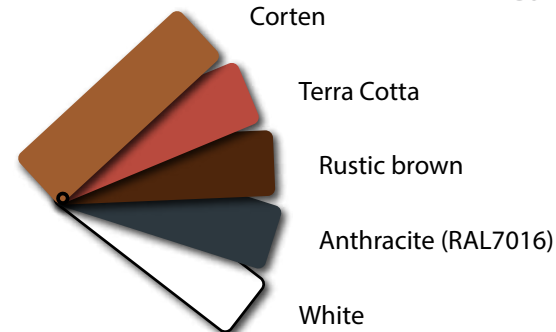

Colors*

* other colors on request